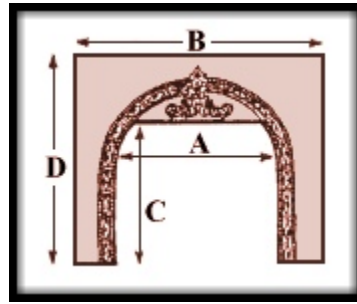

Cast Iron Fascias

650/750 Edwardian 750

PATTERN ARCH 650/750

PATTERN SQUARE 650/750

PATTERN SQUARE 900

FEDERATION TILE 450/650

VICTORIAN 650

	WIDTH A (Internal)	WIDTH B (External)	HEIGHT C (Internal)	HEIGHT D (External)
LUX 450	460mm	965mm	650mm	965mm
REGAL 650	660mm	955mm	620mm	950mm
REGAL 750	800mm	1120mm	650mm	1000mm
PATTERN ARCH 650	660mm	960mm	615mm	950mm
PATTERN ARCH 750	800mm	1150mm	650mm	1000mm
PATTERN SQUARE 650	670mm	950mm	610mm	950mm
PATTERN SQUARE 750	800mm	1120mm	650mm	1000mm
PATTERN SQUARE 900	945mm	1255mm	710mm	1055mm
EDWARDIAN 650/750	750mm	1120mm	635mm	1000mm
VICTORIAN 650	665mm	955mm	590mm	950mm
VICTORIAN 750	795mm	1120mm	645mm	1000mm
VICTORIAN 900	940mm	1170mm	715mm	1000mm
FEDERATION TILED 450	450mm	960mm	600mm	960mm
FEDERATION TILED 650	640mm	1165mm	570mm	1165mm