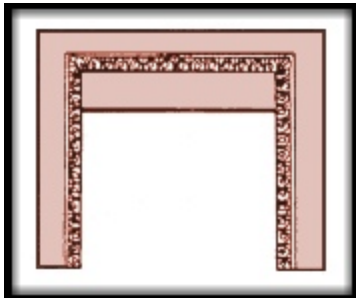

Cast Iron Fascias

650/750 Edwardian 750

PATTERN ARCH 650/750

PATTERN SQUARE 650/750

PATTERN SQUARE 900

FEDERATION TILE 450/650

VICTORIAN 650

	WIDTH A (Internal)	WIDTH B (External)	HEIGHT C (Internal)	HEIGHT D (External)
LUX 450	460mm	965mm	650mm	965mm
REGAL 650	660mm	955mm	620mm	950mm
REGAL 750	800mm	1120mm	650mm	1000mm
PATTERN ARCH 650	660mm	960mm	615mm	950mm
PATTERN ARCH 750	800mm	1150mm	650mm	1000mm
PATTERN SQUARE 650	670mm	950mm	610mm	950mm
PATTERN SQUARE 750	800mm	1120mm	650mm	1000mm
PATTERN SQUARE 900	945mm	1255mm	710mm	1055mm
EDWARDIAN 650/750	750mm	1120mm	635mm	1000mm
VICTORIAN 650	665mm	955mm	590mm	950mm
VICTORIAN 750	795mm	1120mm	645mm	1000mm
VICTORIAN 900	940mm	1170mm	715mm	1000mm
FEDERATION TILED 450	450mm	960mm	600mm	960mm
FEDERATION TILED 650	640mm	1165mm	570mm	1165mm