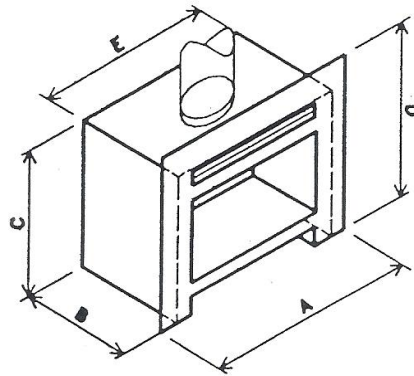

## Heatmaster "B Series" Uninsulated open fireplaces

ISOMETRIC

PLAN

Dimensions for the "B Series" uninsulated Heatmaster open fireplaces										
Model	A	B	C	D	E	F	G	H	I	J
B450	590	340	575	670	485	160	165	160	60	115
B650	806	380	595	647	680	247	185	247	85	110
B750	905	435	635	685	785	287	210	287	105	120
B900	1055	480	695	730	935	362	210	362	125	145
Z1200	1300	550	1200	1240	1200	450	Refer to Z1200 size sheet			