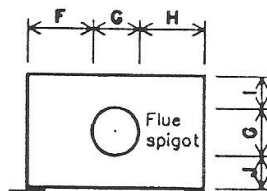

## Heatmaster "B Series" Uninsulated open fireplaces

ISOMETRIC

PLAN

Dimensions for the "B Series" uninsulated Heatmaster open fireplaces										
Model	A	B	C	D	E	F	G	H	I	J
B450	590	340	575	670	485	160	165	160	60	115
B650	806	380	595	647	680	247	185	247	85	110
B750	905	435	635	685	785	287	210	287	105	120
B900	1055	480	695	730	935	362	210	362	125	145
Z1200	1300	550	1200	1240	1200	450	Refer to Z1200 size sheet			